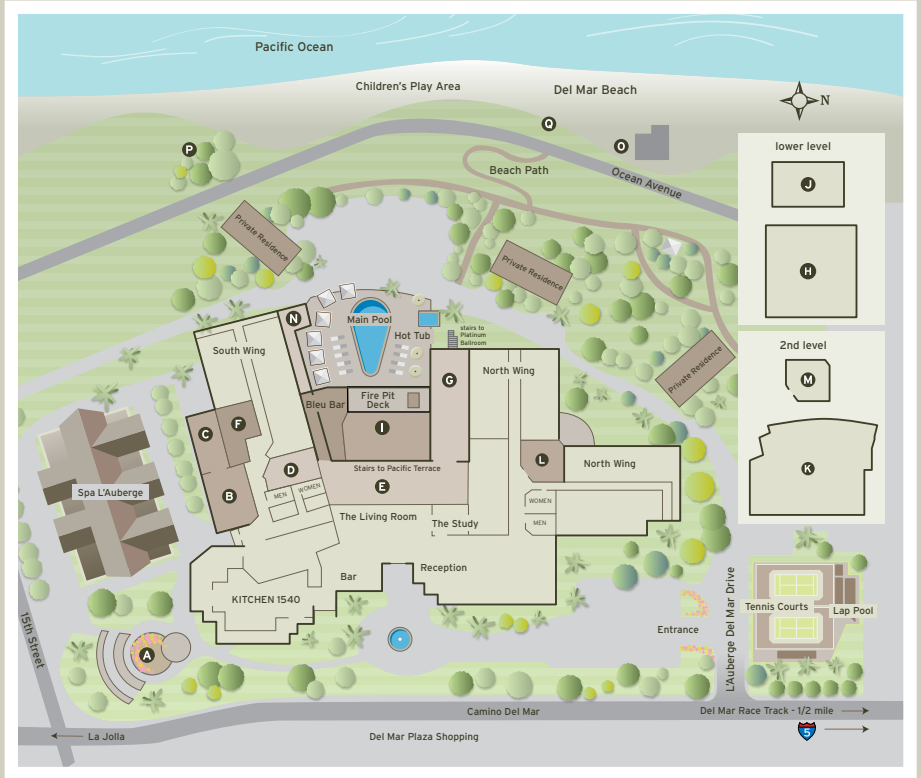

PROPERTY MAP

key

- | | | |
|----------------------------|---|---|
| A Amphitheater | H Platinum Ballroom
(lower level) | L Library |
| B Emerald Ballroom | I Platinum Terrace
(lower level) | M Boardroom
(2nd level) |
| C Emerald Terrace | J Fitness Center
(lower level) | N Ocean Terrace |
| D Sapphire Room | K Pacific Terrace
(2nd level) | O Powerhouse
Community Center |
| E Waterfall Terrace | | P Seagrove Park |
| F Jade Room | | Q Powerhouse Park |
| G Sunset Terrace | | |